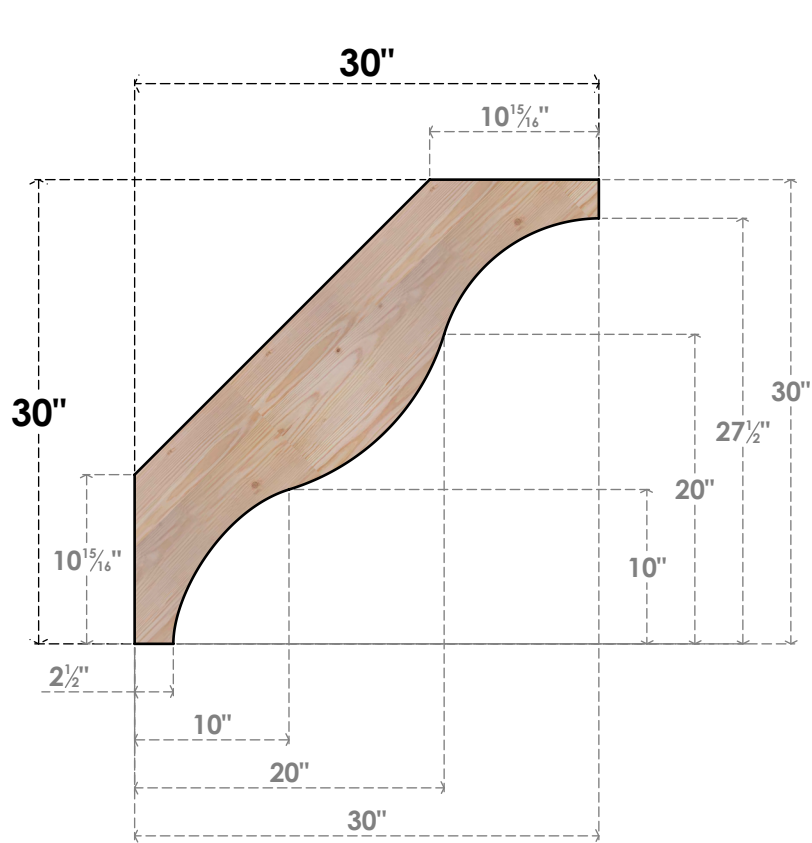

BRC06X30X30FST00SDF

5 1/2"W X 30"D X 30"H FUNSTON SMOOTH BRACE, DOUGLAS FIR

SIDE

FRONT

EKENA MILLWORK
 2300 WEST MAIN ST.
 CLARKSVILLE, TX 75426
 TOLL FREE: 866-607-0453
 WWW.EKENAMILLWORK.COM

NOTES

1. INSTALLATION TO BE COMPLETED IN ACCORDANCE WITH MANUFACTURER'S SPECIFICATIONS.
2. DRAWING MAY NOT BE TO SCALE
3. THIS DRAWING IS INTENDED FOR DESIGN AND PLANNING PURPOSES ONLY.
4. ALL INFORMATION CONTAINED HEREIN WAS CURRENT AT THE TIME OF DEVELOPMENT BUT MUST BE REVIEWED AND APPROVED BY THE PRODUCT MANUFACTURER TO BE CONSIDERED ACCURATE.
5. PRODUCTS ARE NOT KILN DRIED. THIS ITEM IS UNIQUE AND WILL CONTAIN THE NATURAL VARIATIONS THAT THE WOOD SPECIES OFFERS. THIS MAY RESULT IN VARIATIONS UP TO 1/4"