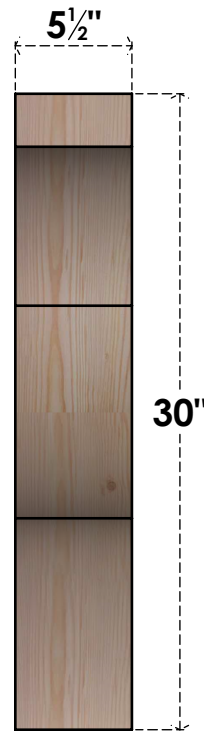

BRC06X30X30FST00SDF

5 1/2"W X 30"D X 30"H FUNSTON SMOOTH BRACE, DOUGLAS FIR

SIDE

FRONT

EKENA MILLWORK
 2300 WEST MAIN ST.
 CLARKSVILLE, TX 75426
 TOLL FREE: 866-607-0453
 WWW.EKENAMILLWORK.COM

NOTES

1. INSTALLATION TO BE COMPLETED IN ACCORDANCE WITH MANUFACTURER'S SPECIFICATIONS.
2. DRAWING MAY NOT BE TO SCALE
3. THIS DRAWING IS INTENDED FOR DESIGN AND PLANNING PURPOSES ONLY.
4. ALL INFORMATION CONTAINED HEREIN WAS CURRENT AT THE TIME OF DEVELOPMENT BUT MUST BE REVIEWED AND APPROVED BY THE PRODUCT MANUFACTURER TO BE CONSIDERED ACCURATE.
5. PRODUCTS ARE NOT KILN DRIED. THIS ITEM IS UNIQUE AND WILL CONTAIN THE NATURAL VARIATIONS THAT THE WOOD SPECIES OFFERS. THIS MAY RESULT IN VARIATIONS UP TO 1/4"